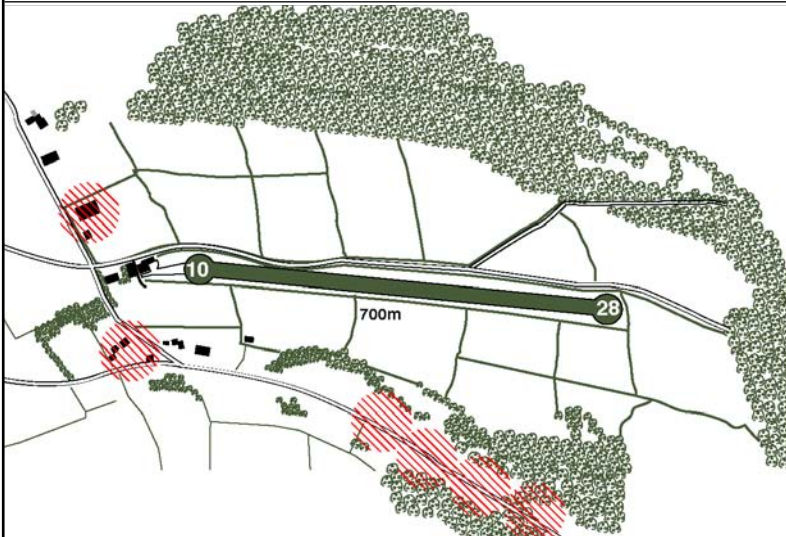

N50° 41.9 W03° 09.0

BRANSCOMBE

500ft AMSL

0.5nm NW of Branscombe Village

BHD 040 112.05 23nm

EX 125° 6.3nm

Frequency: 135.475**Exeter Radar:** 128.975**Yeovilton Radar:** 127.350

Rwy	Dim(m)	Surface	TORA(m)	LDA(m)	Lighting
28/10	730x20	Grass	10-700	10-600	Nil
			28-700	28-700	

Advisory declared distances**Op hrs:** PPR**Landing Fee:** Nil**Customs:** Nil**Hangerage:** Nil**Maintenance:** Sky4 Aviation

Remarks: Operated by David Hayman, Higherlands Farm, Branscombe, Seaton, Devon EX12 3BL.

Helicopters not accepted.

All circuit traffic to obey noise abatement procedures.

Warnings: Trees to the West approx. 70ft**Restaurant:** Nil**Car Hire:** Nil**Fuel:** By arrangement**Tel:** 01297 680259**email:** david.hayman@ludbro.co.uk